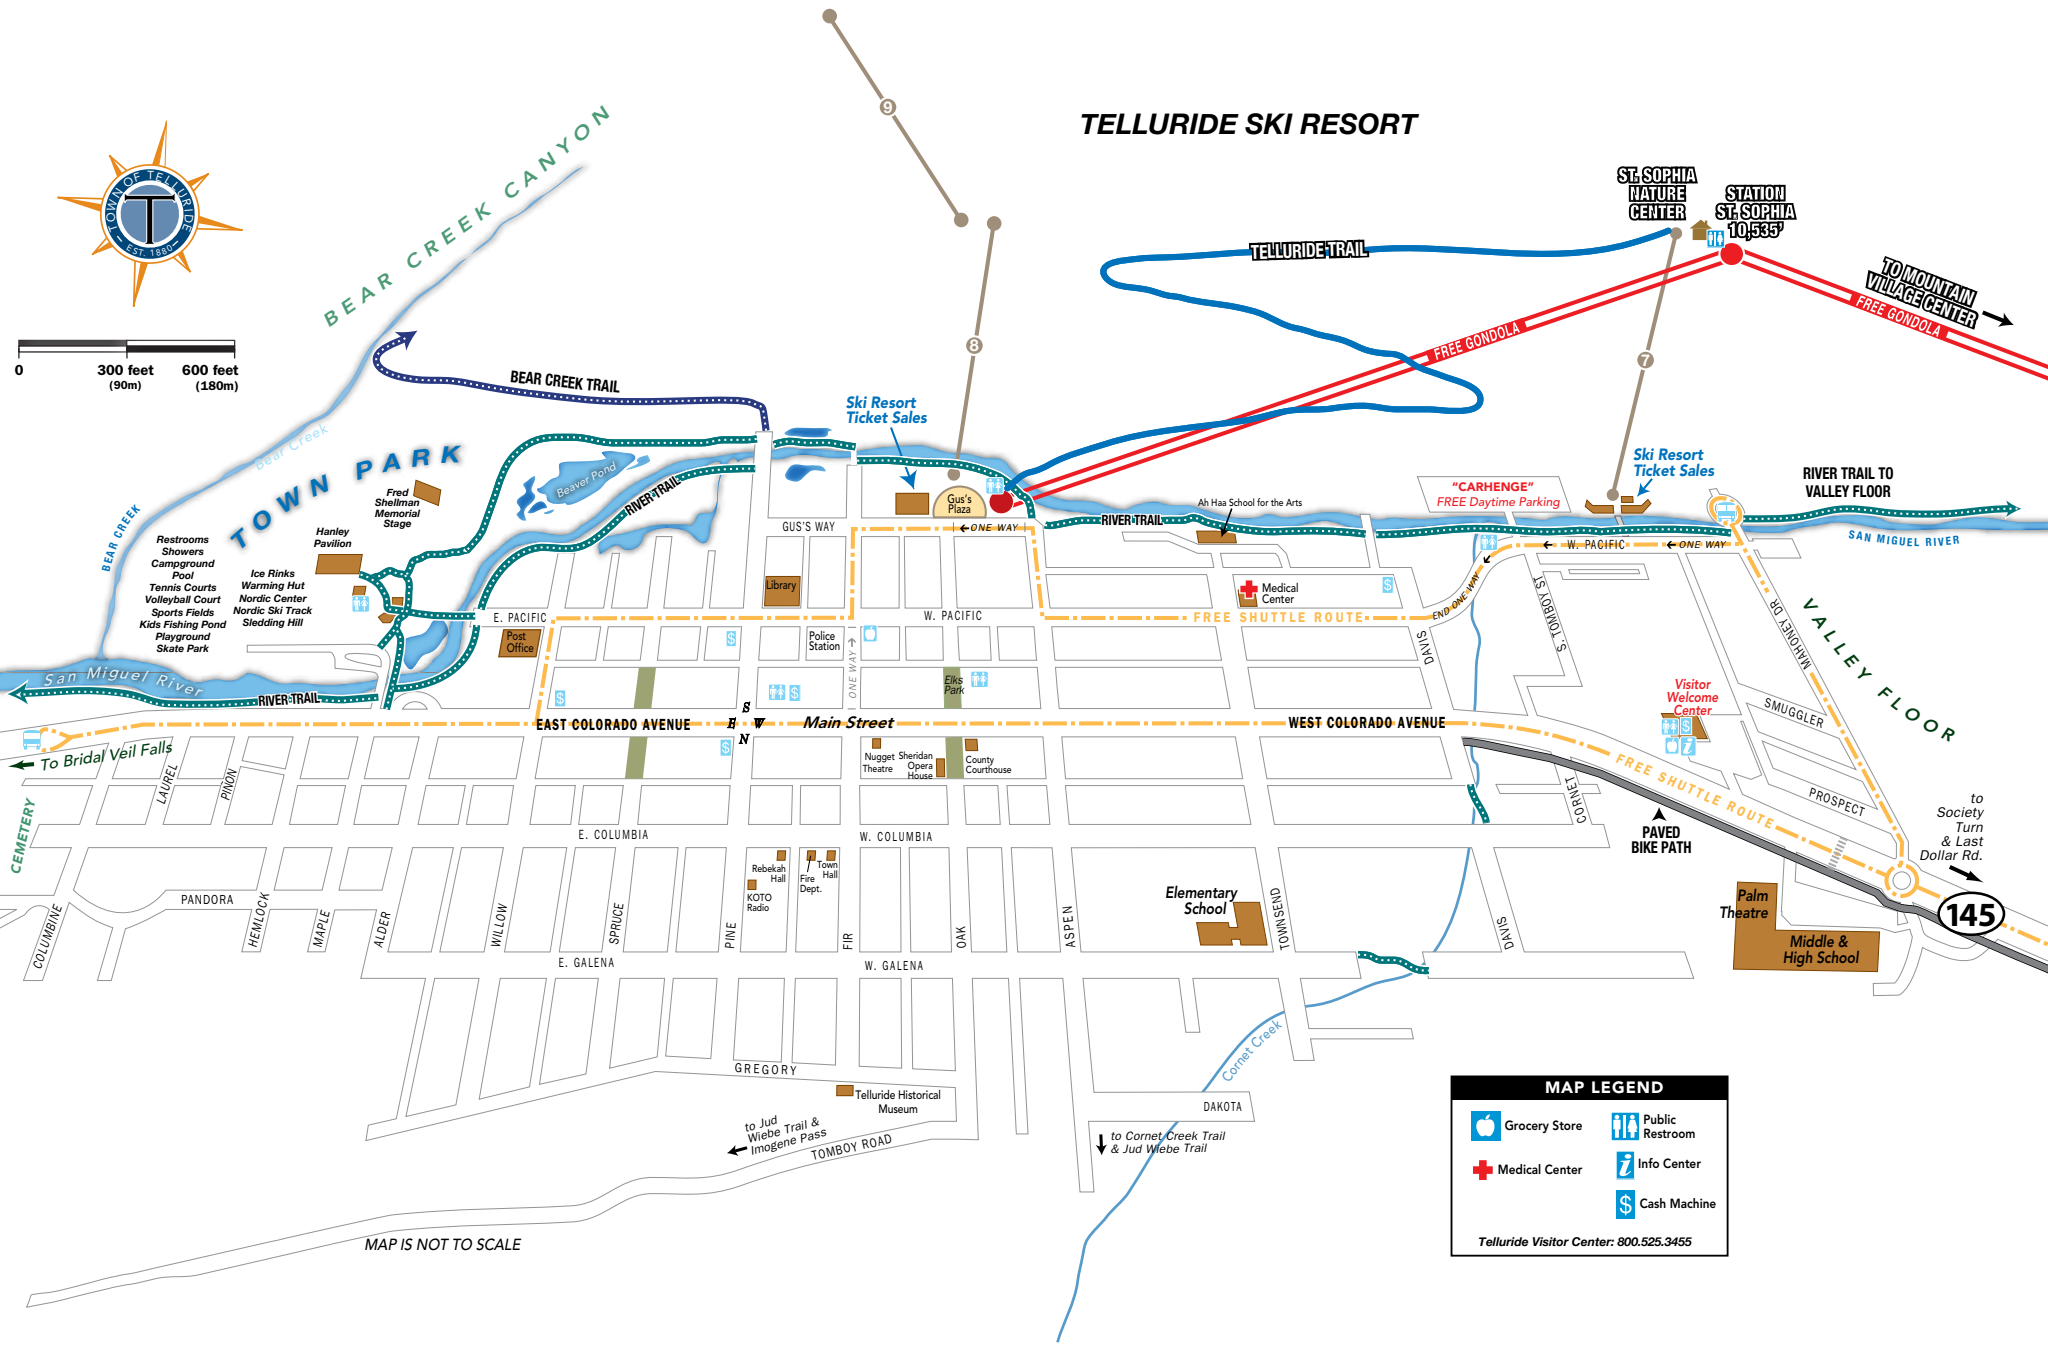

TELLURIDE SKI RESORT

MAP IS NOT TO SCALE

MAP LEGEND

- Grocery Store
- Public Restroom
- Medical Center
- Info Center
- Cash Machine

Telluride Visitor Center: 800.525.3455